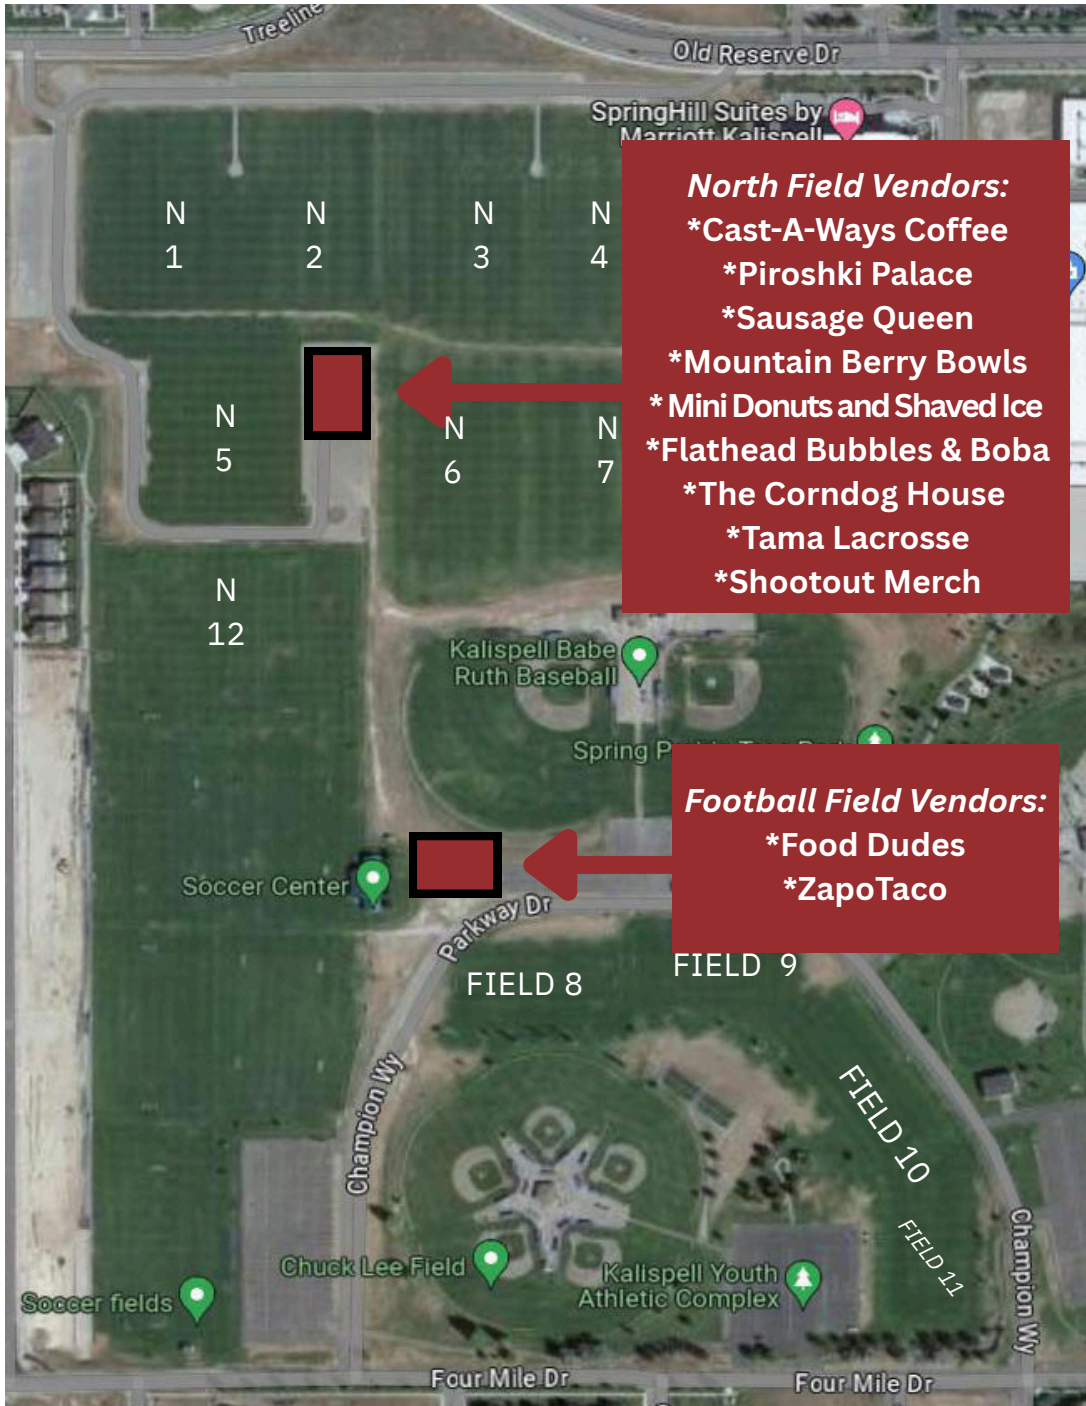

VENDOR MAP

North Field Vendors:

- *Cast-A-Ways Coffee
- *Piroshki Palace
- *Sausage Queen
- *Mountain Berry Bowls
- *Mini Donuts and Shaved Ice
- *Flathead Bubbles & Boba
- *The Corndog House
- *Tama Lacrosse
- *Shootout Merch

Football Field Vendors:

- *Food Dudes
- *ZapoTaco